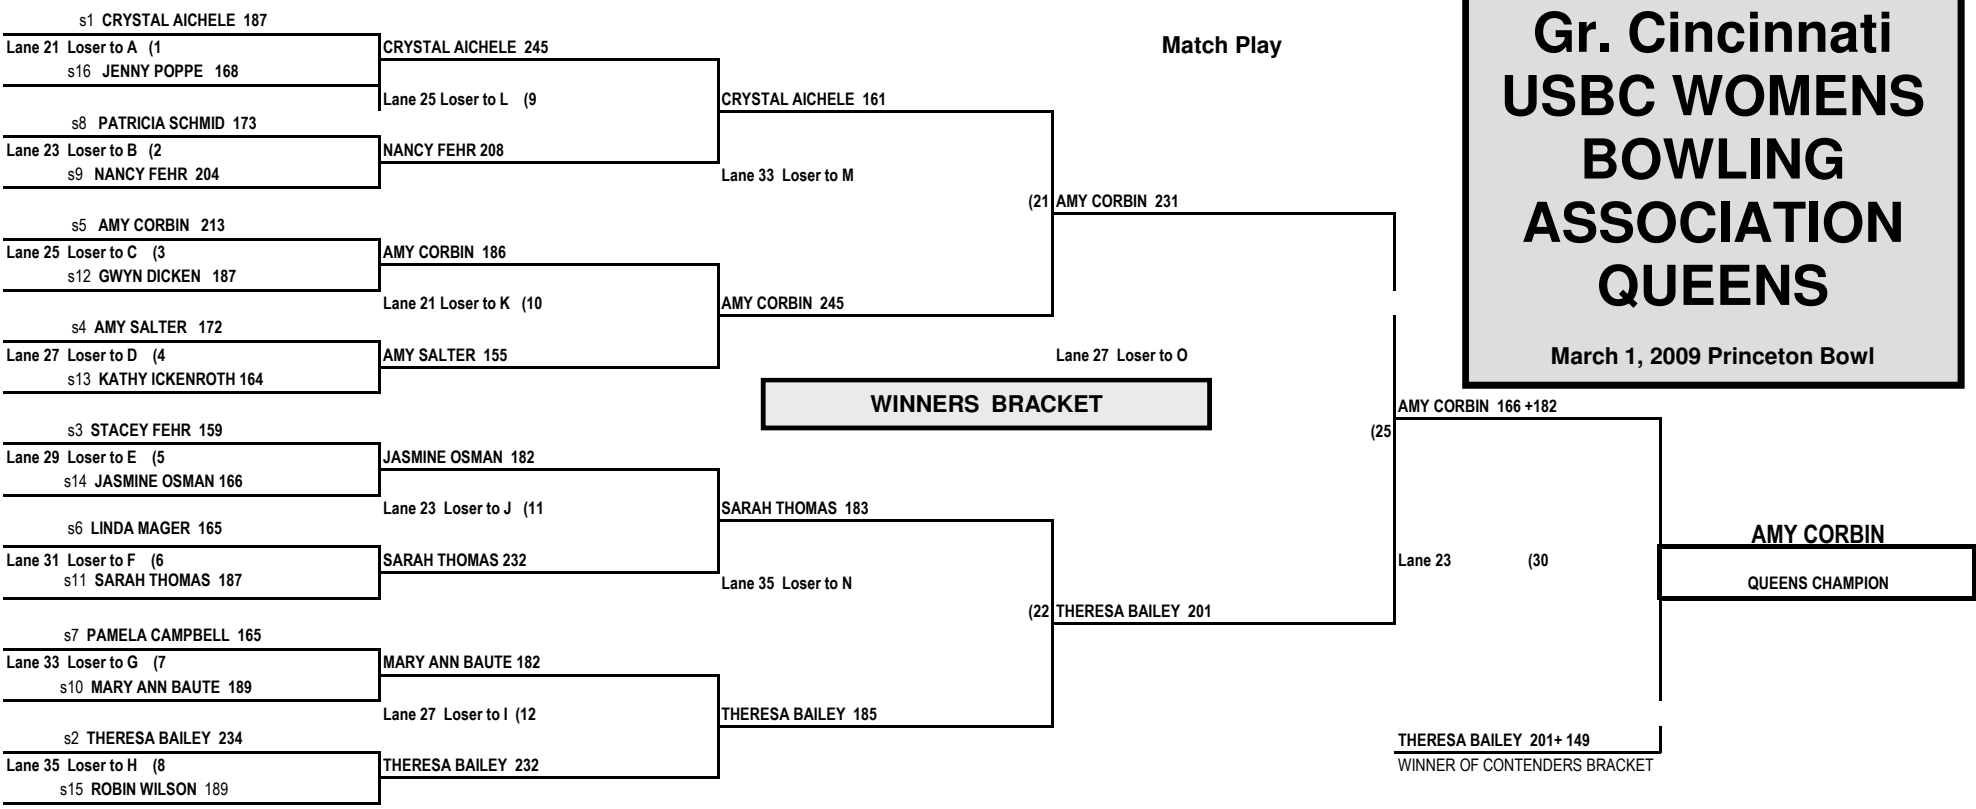

Gr. Cincinnati USBC WOMENS BOWLING ASSOCIATION QUEENS

March 1, 2009 Princeton Bowl

Match Play

*2nd game, if needed will be on lanes 25/26